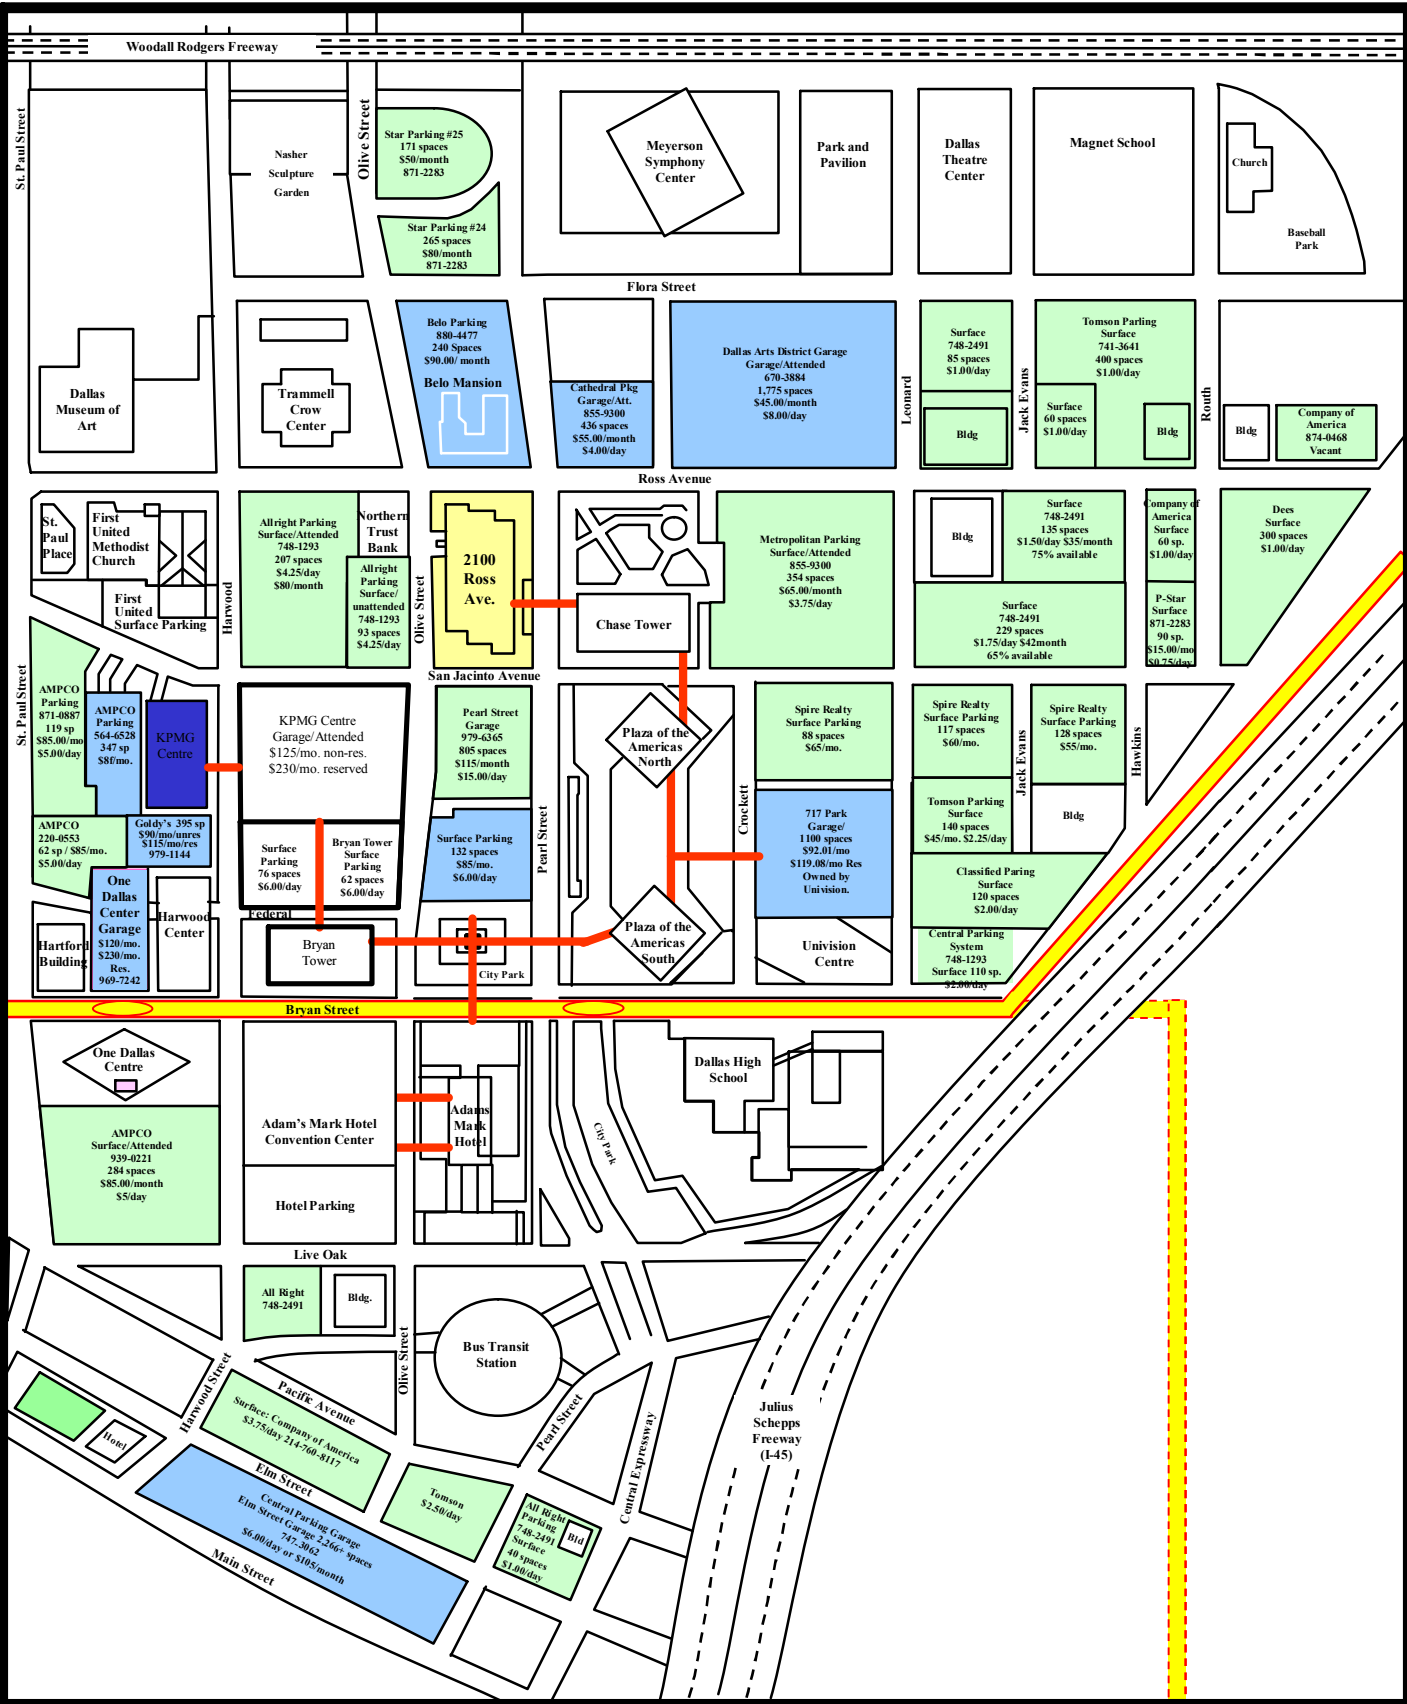

2100 Ross Ave. Parking Options

- Surface Parking
- Garage Parking
- Skywalks
- Tunnel Entry
- DART Light Rail
- DART Light Rail Station
- DART Light Rail Extension